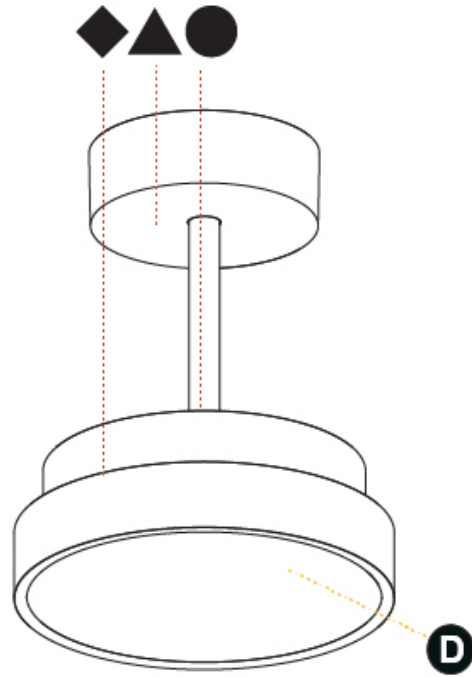

SIGN DIVA TUBE KORONA SUSPENSION

A300024-

PROJECT

TYPE

SPECIFIER

QUANTITY

DATE

A