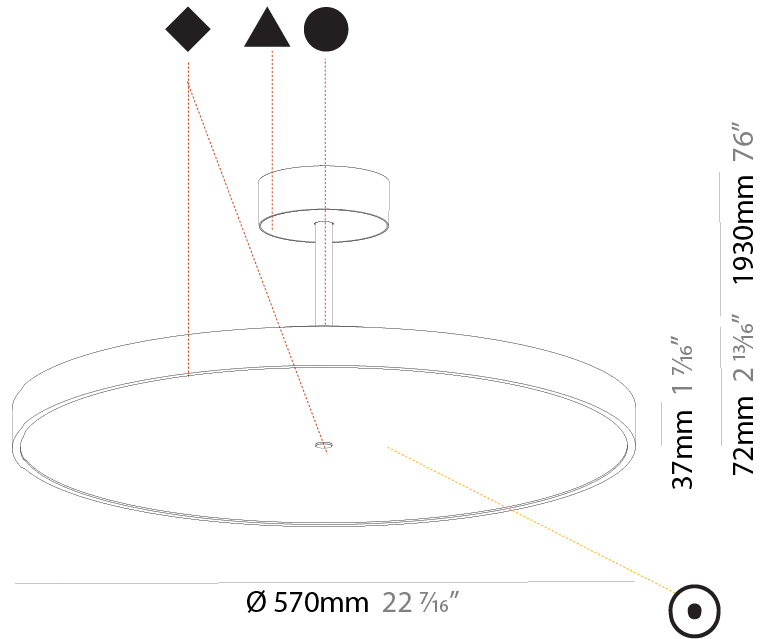

GENERAL

Series: Sign Diva Tube
Subseries: Sign Diva Tube
Brand: Prolicht
Division: Architectural
Mounting Type: Suspension
Mounting Location: Ceiling
Subcategory: Pendant

PHYSICAL

Shape: Round
Diameter (mm): 570
Diameter (in): 22 7/16
Height (mm): 72
Height (in): 2 13/16
Max. Overall Height (mm): 2002
Max. Overall Height (in): 78 13/16
Light Distribution: Direct
Weight (kg): 7.718
Weight (lbs): 17.015

Diffuser: PMMA - Opal / Micro-Prism / Sparkling Secret / Vintage Industrial

Fixture Finish: SSR / BKV / CWI / CRY / HAB / UFT / ITA / RUA / FTG / MYG / LOD / PUS / FRO / FUP / KIA / POP / BLS / SPG / MEY / GOH / GUM / CHC / COM / ABZ / JAG / OBR / MOS / ROR

Fixture Material: Extruded Aluminum / Steel

ELECTRICAL

Lamp Type: LED (Zhaga Standard)
Input Wattage (W): 49
Total Output Wattage (W): 46.9
Dimming: Tri-Mode (Non-Dimming and Phase Dimming (120Vac only) and 0-10V Dimming)
Driver Included: Yes
Driver Location: Integrated
Driver Type: Constant Current - Universal
Driver Class: Class 2
Input Voltage (V): 120 - 277
Constant Current (MA): 350

LED

Color Temperature (*K): 2700 / 3000 / 3500 / 4000
Max. Delivered Lumen (lm): 4978 / 5337 / 5384 / 5494
Nominal Lumen (lm): 6199 / 6646 / 6705 / 6842
CRI: >90 CRI
Lamp Life (hrs): 50000

OPTICAL

RATINGS AND CERTIFICATIONS

Certified By: Certified for North American Standards
IP rating: IP20