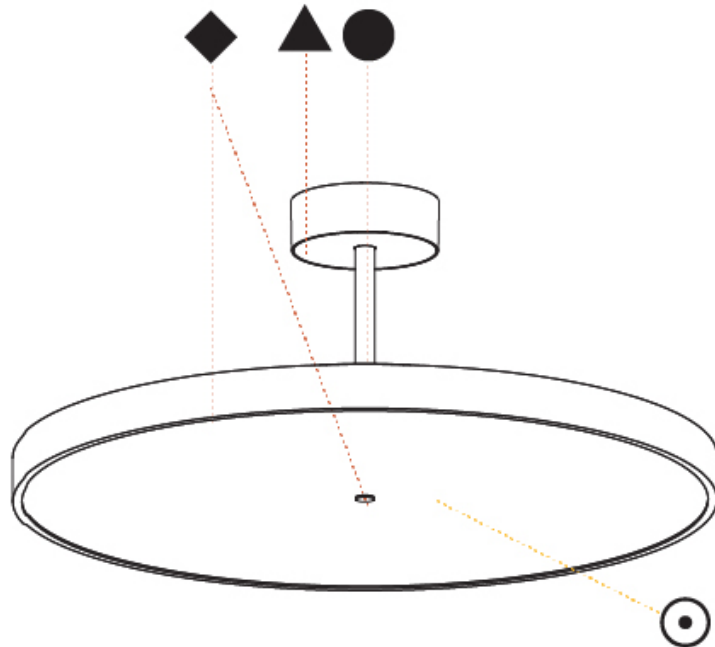

SIGN DIVA TUBE SUSPENSION

A300023-

PROJECT	_____
TYPE	_____
SPECIFIER	_____
QUANTITY	_____
DATE	_____

A